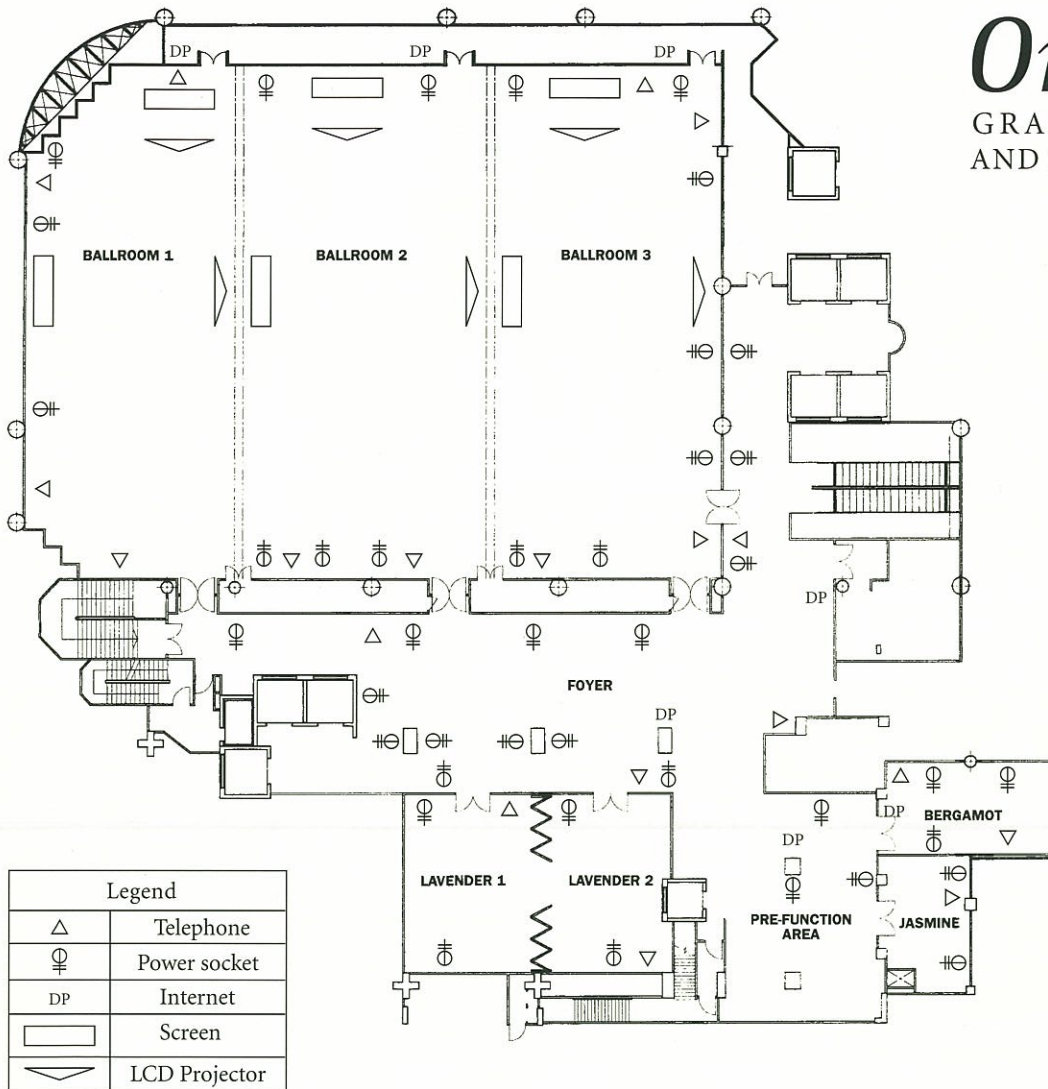

Orchard

GRAND BALLROOM
AND FUNCTION ROOM

Legend	
△	Telephone
⊙	Power socket
DP	Internet
▭	Screen
▽	LCD Projector

	Area (sq ft)	Area (sq m)	Height (m)	Classroom	Hollow	U-Shape	Theatre	Boardroom
Function Rooms				CAPACITY				
Lavender	1754.5	163.0	3.3	80	60	50	140	-
Lavender 1	877.3	81.5	3.3	30	30	24	70	-
Lavender 2	877.3	81.5	3.3	30	30	24	70	-
Prefunction	3690.8	342.9	-	-	-	-	-	-
Jasmine	422.5	39.3	3.3	15	12	12	20	-
Bergamot	602.7	56.0	3.3	24	18	15	40	-
Prefunction	1517.7	141.0	-	-	-	-	-	-
Orchard Grand Ballrooms								
Orchard Grand	13282.6	1234.0	6.0	900	180	144	1500	-
OB 1	4273.3	397.0	6.0	140	84	72	250	-
OB 2	4510.1	419.0	6.0	200	114	102	350	-
OB 3	4499.3	418.0	6.0	200	144	102	350	-
Foyer	3690.8	342.9	-	-	-	-	-	-