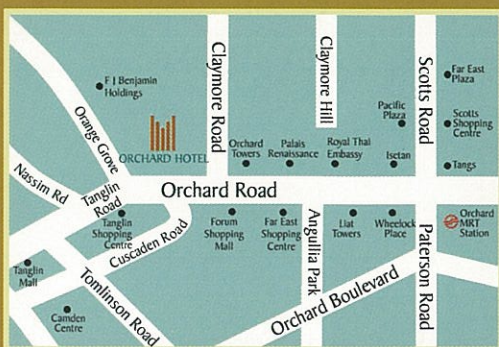

Orchard Hotel Singapore

442 Orchard Road, Singapore 238879

Tel: (65) 6734 7766 • Fax: (65) 6733 5482

Email: enquiry@orchardhotel.com.sg • Website: www.orchardhotel.com.sg

GDS Access Code: MU