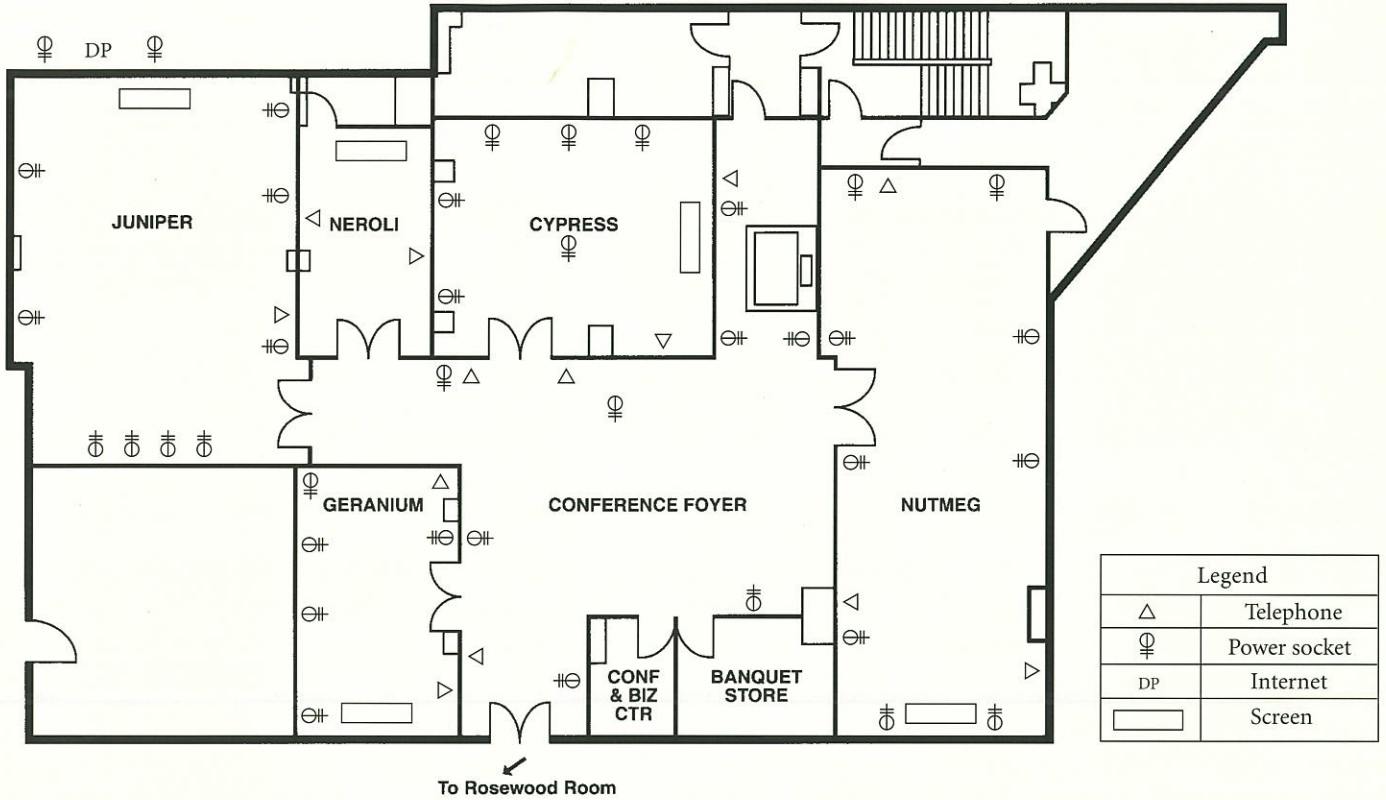

CONFERENCE CENTRE

GERANIUM • NEROLI • JUNIPER • CYPRESS • NUTMEG

	Area (sq ft)	Area (sq m)	Height (m)	Classroom 	Hollow 	U-Shape 	Theatre 	Boardroom
Conference Centre				CAPACITY				
Geranium	456.4	42.4	3.0	-	-	-	-	12
Juniper	1109.8	103.1	3.0	38	30	26	70	24
Neroli	387.5	36.0	3.0	8	-	6	12	8
Cypress	645.8	60.0	3.0	16	20	16	30	20
Nutmug	1269.7	118	2.85	42	40	34	80	40
Conference Foyer	-	-	-	-	-	-	-	-
Rosewood	1672.6	155.4	3.0	24	24	18	50	-