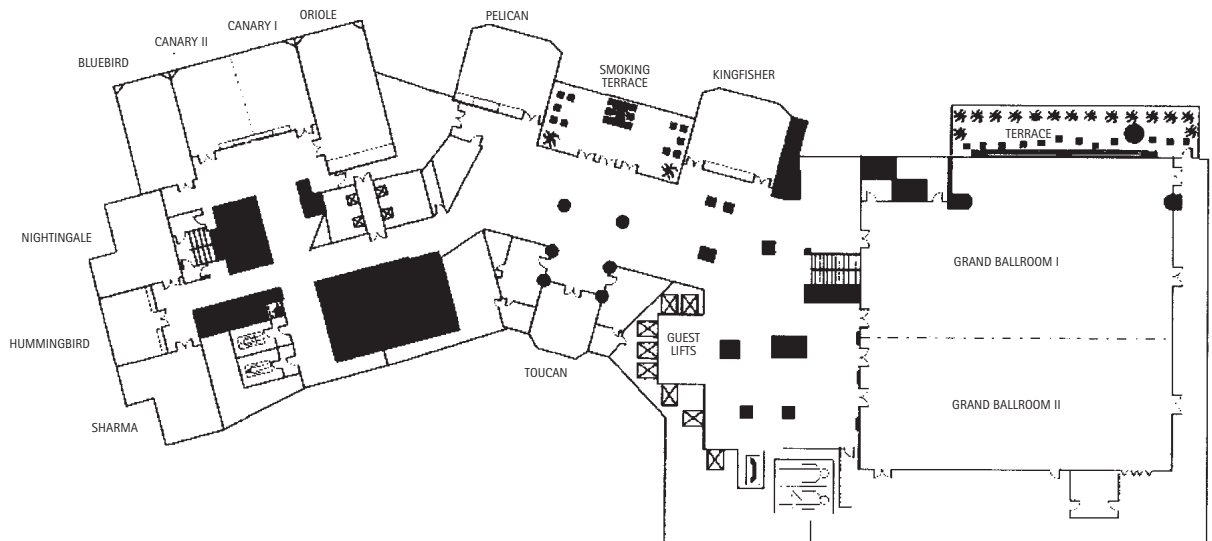

FLOOR PLANS

Level 2

Level 3

Level 4