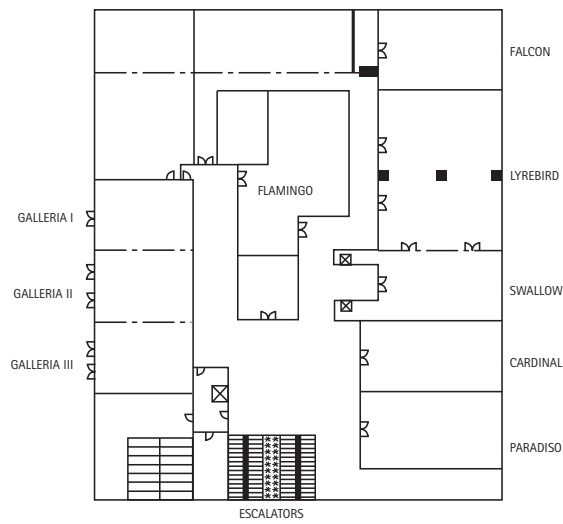

FLOOR PLANS

Level 2

Level 3

Level 4