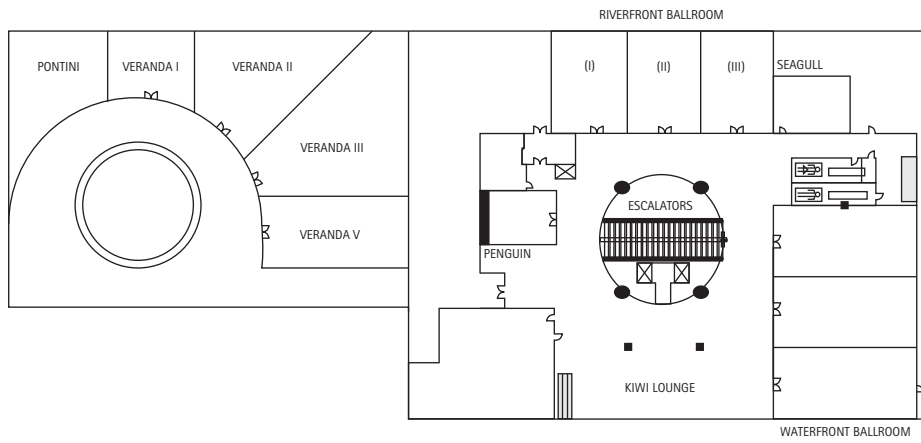

FLOOR PLANS

Level 2

Level 3