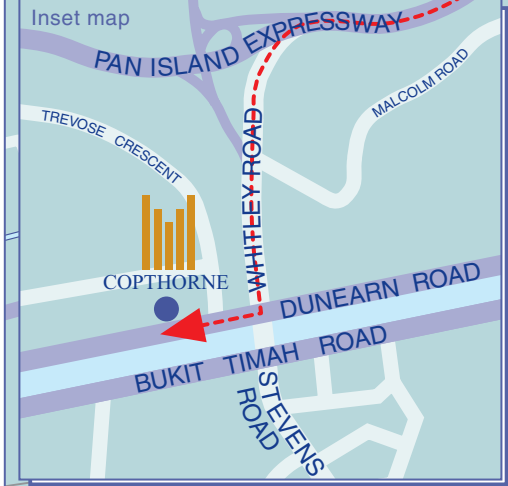

Singapore Zoological Gardens, Night Safari

See inset map

World Trade Centre, Sentosa Island, Jurong Bird Park

Produced by PCGraphics (UK) Limited.

COPTHORNE ORCHID HOTEL
SINGAPORE

214 Dunearn Road
Singapore
299526

Tel: +65 6250 3322
Fax: +65 6250 0992

reservation.orchid@copthorne.com.sg

- By Air**
Changi International Airport is 25 km away.
- By Road**
From Changi International Airport, drive down the Pan Island Expressway (PIE/Jurong) and exit via Steven's Road. Turn right at the cross junction of Whitley Road. The hotel is on the right.
- Parking**
Free car parking for hotel guests.

Route from Airport to Hotel